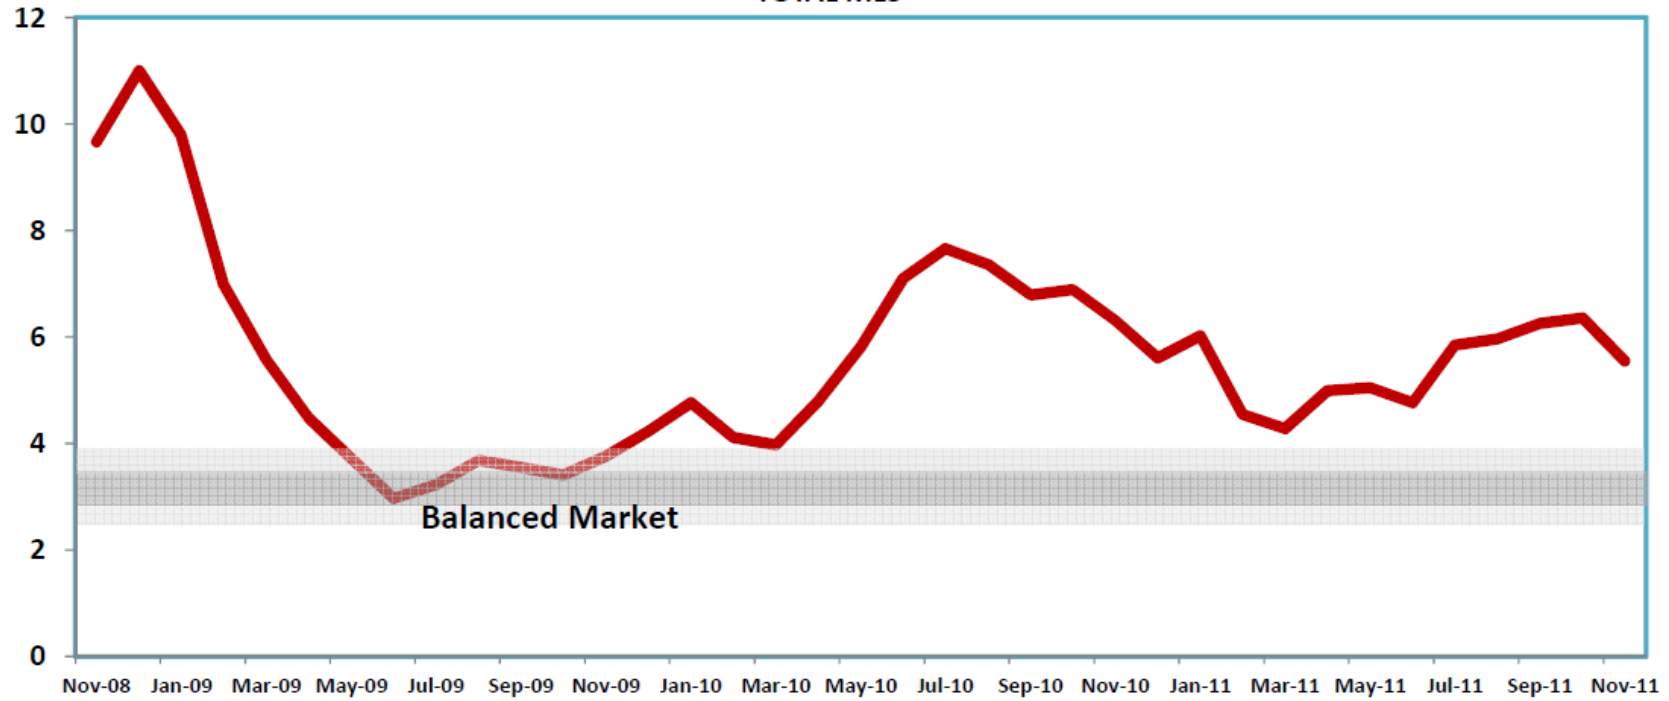

CREB® ABSORPTION RATE
TOTAL MLS®

Absorption Rate = Inventory / Sales