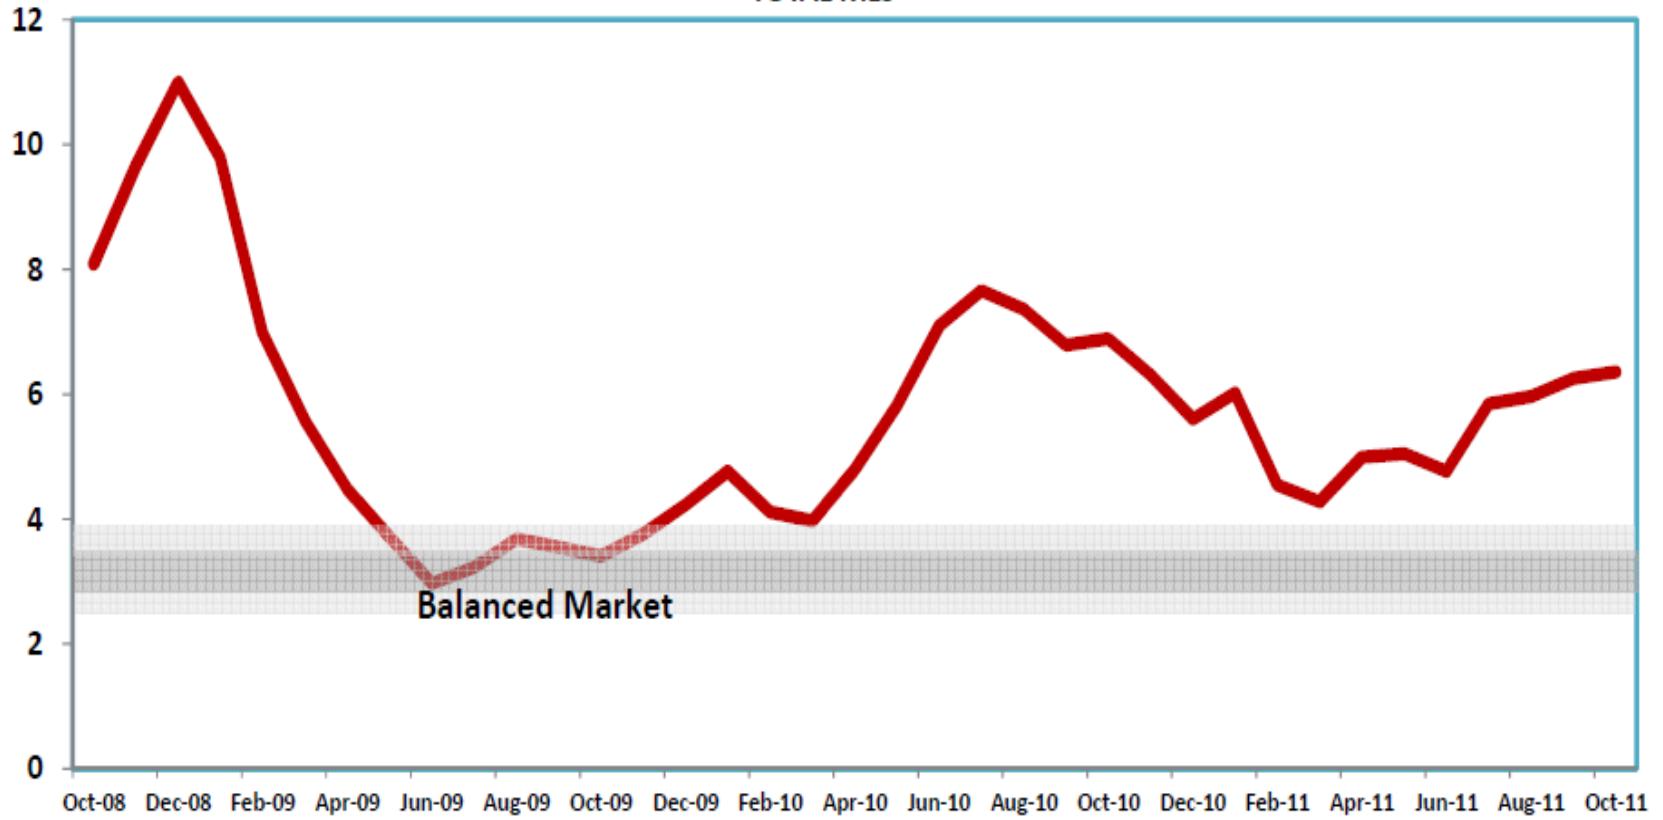

CREB® ABSORPTION RATE
TOTAL MLS®

Absorption Rate = Inventory / Sales